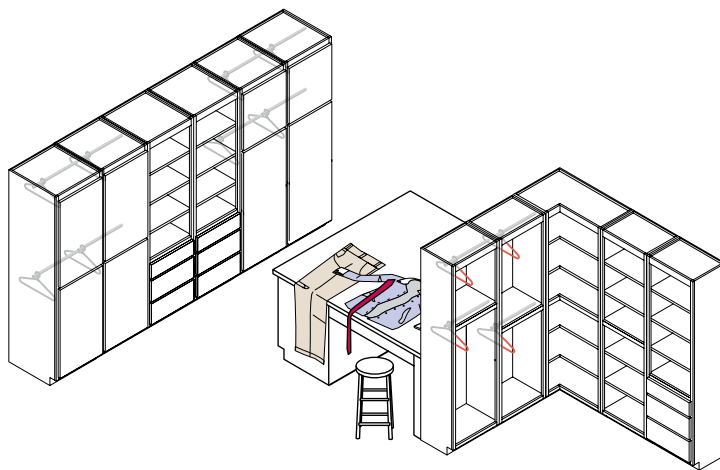

Closet layout examples.

Crystal's closet cabinetry is designed to give you the beauty of fine custom cabinetry and the ultimate in storage flexibility using the highest quality materials available. The same construction methods are used in all of our cabinetry.

Talk with an independent Crystal dealer— they have the expertise to design your closet layout and explain the Crystal closet features and options that will best suit your needs.

Accoutrements

- ~Jewelry Tray
- ~Valet
- ~Belt Rack
- ~Scarf Rack
- ~Tie Rack
- ~Wall Hooks
- ~Pants Rack
- ~Garment Clips
- ~Pull Out Hamper